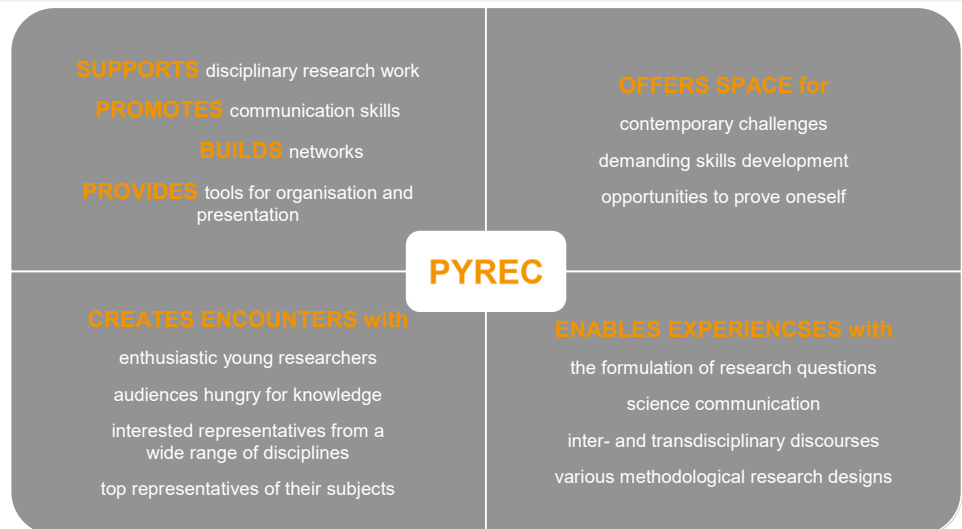

‘Together with the whole
university I invite you:

Apply!

**We appreciate your
interest!’**

University	University of Passau
Certificate	Certificate of active programme participation as a First-year Fellow or Advanced Fellow
Eligible applicants of the University of Passau	<ul style="list-style-type: none"> • Doctoral candidates • Postdoctoral researchers • Habilitating researchers
Admission requirements	<ul style="list-style-type: none"> • High-performing and innovative junior researcher • Very good knowledge of English • Very good knowledge of German is an advantage
Admission options	Recommendation by a member of the research advisory board; unsolicited application
Admission of applicants	<ul style="list-style-type: none"> • approx. 10 First-year Fellows (1st programme year) and • approx. 10 Advanced Fellows (2nd programme year)
Application deadline	07 January 2025
Programme start	April 2025
Programme duration	usually 2 semesters as a First-year Fellow and 2 semesters as an Advanced Fellow
Language	English, German optional (e.g. for specific event formats)
Participation fee	none

Objective

PYREC offers young scientists the ideal and financial framework to achieve the above-mentioned goals in professional and methodological terms in a predominantly self-organised manner. In addition to the continuous development of professional skills, soft skills, leadership qualities and appreciation are becoming increasingly important. PYREC offers the space for testing and further development.